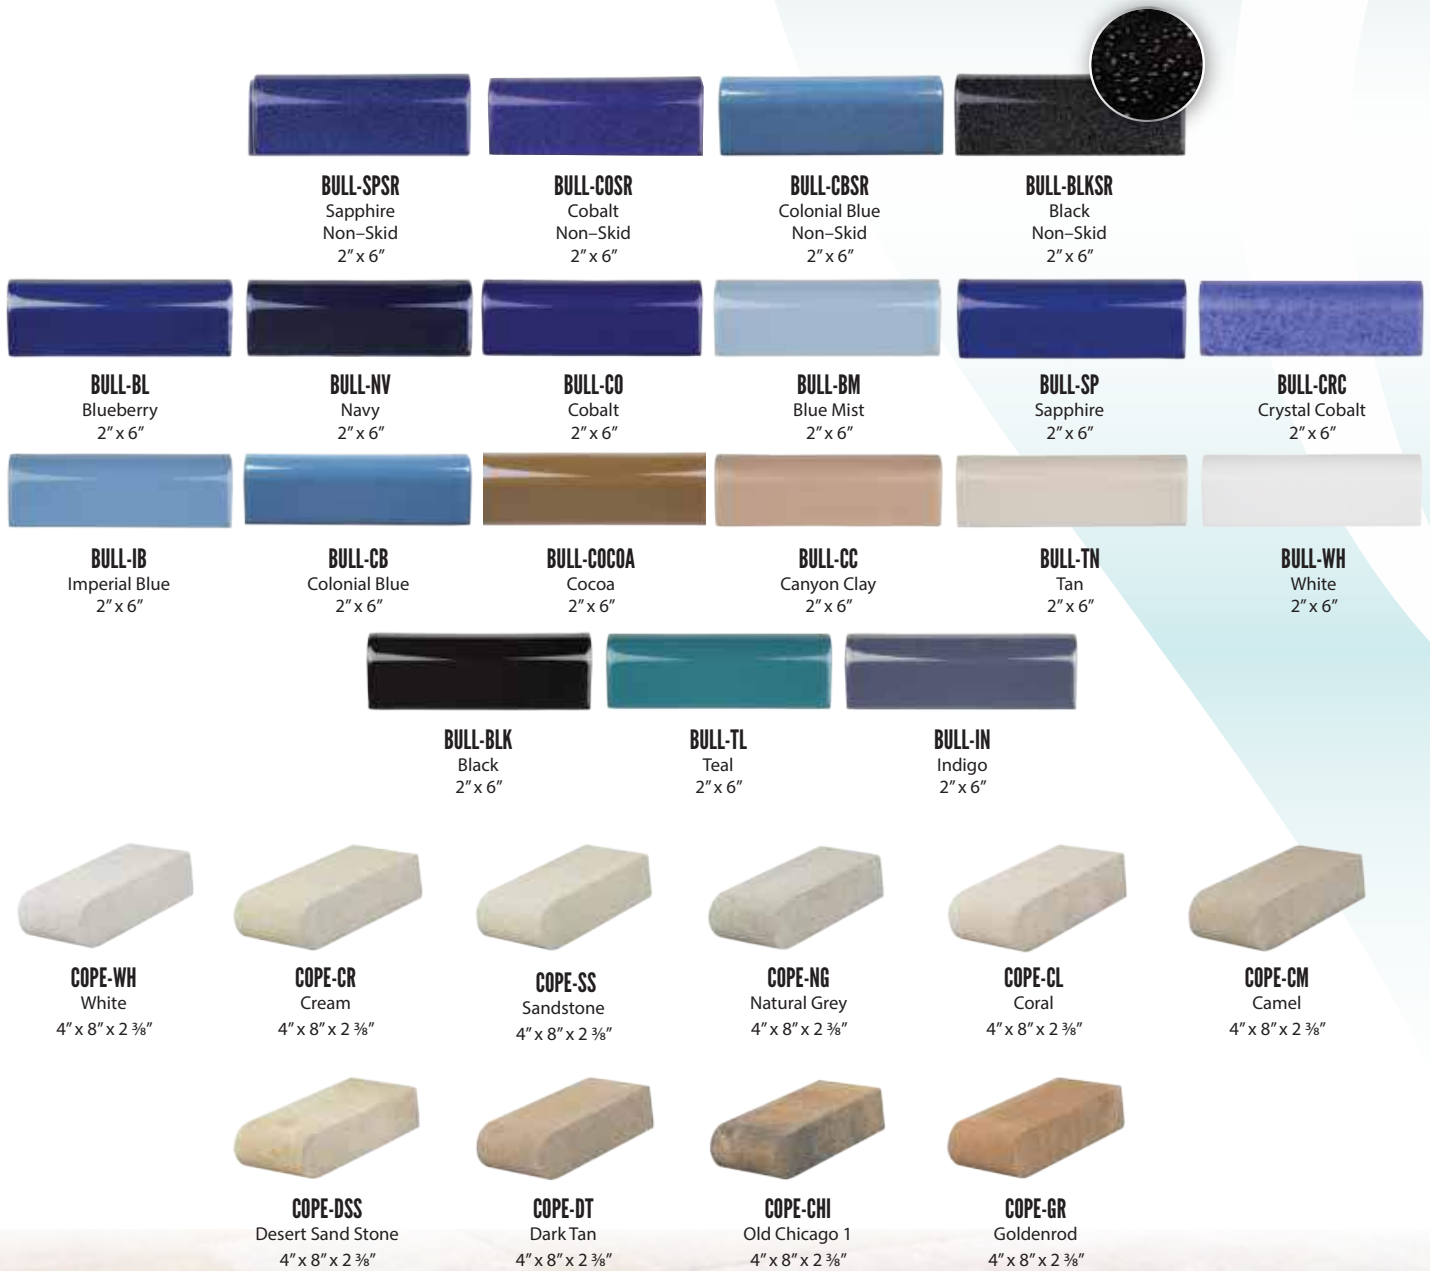

CAP TILES & COPING

A complete line of natural stone coping is available through StoneHardscapes, another Team Horner™ division.