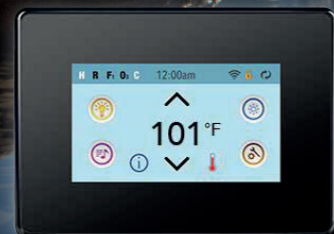

Spa Touch 2T

Ozone

Every Platinum Spas product comes with the Superior Wellness Ozone* as standard; an electronic sanitiser for your hot tub. This helps to reduce the presence of impurities and microbial life within the hot tub water.

When the Ozone is infused into water, it is able to effectively kill many kinds of bacteria and viruses without the need for adding excessive amounts of chemicals.

It purifies naturally, producing ozone from the atmosphere.

The Superior Wellness Ozone in your hot tub can reduce maintenance time and cost, prolong equipment life and can reduce the chloramines scent. Some people believe that ozonised water also feels softer to their skin.