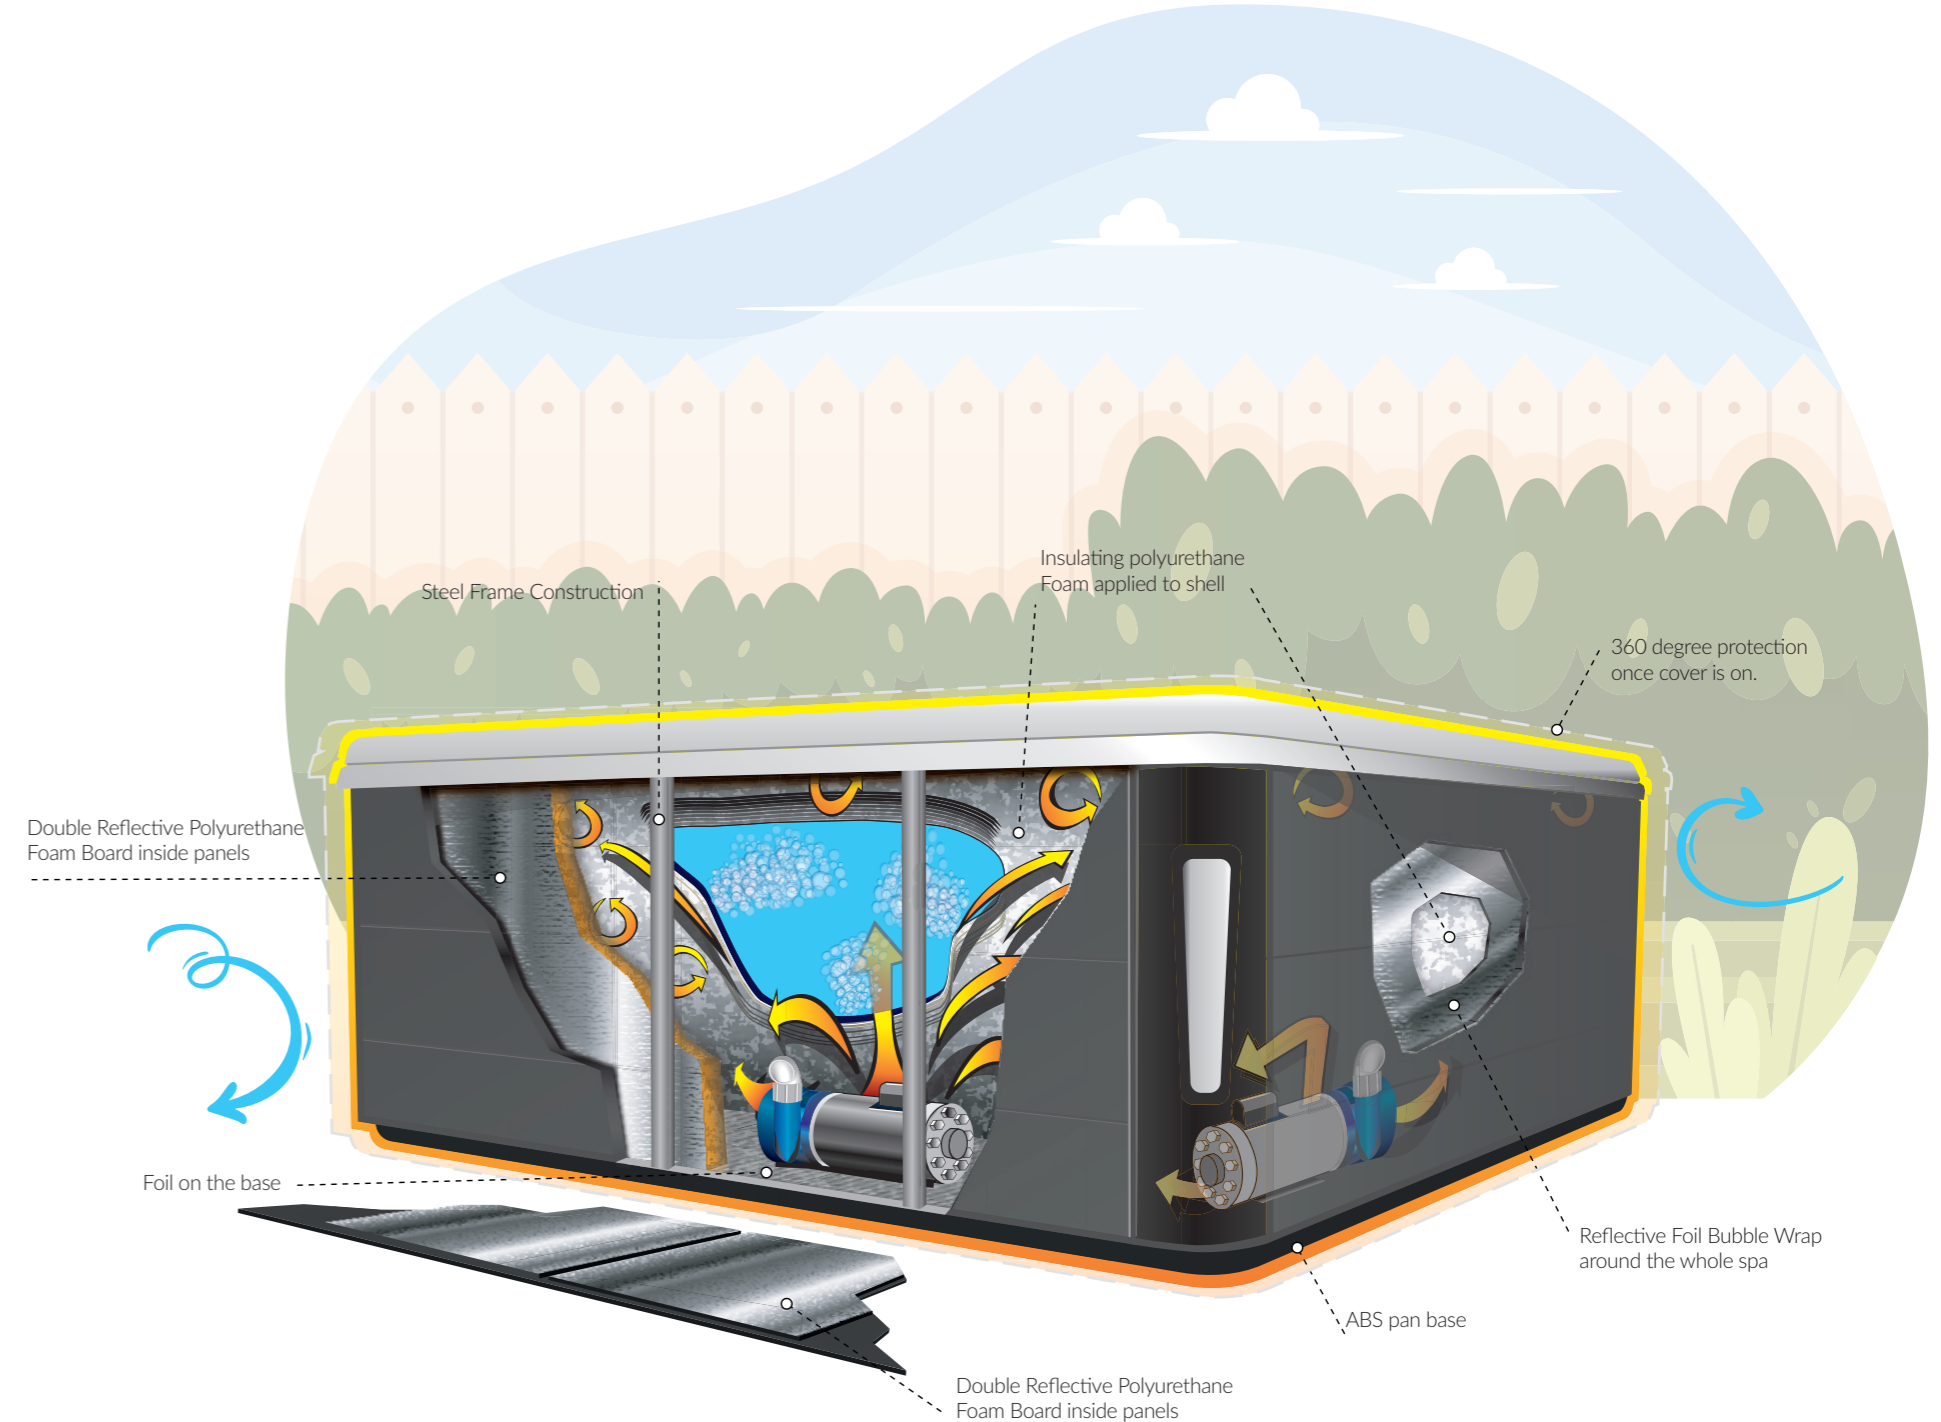

ENERGY EFFICIENT INSULATION

Our Platinum Premium Shield features on the luxurious Premium range.

This combines five different types of insulation to retain the heat within the cabinet by the Superior Heatlock Insulation Process (SHIP) providing a considerable difference in the heat retained in the hot tub as well as a reduction in energy costs.

By reflecting the heat back inwards, the wasted heat created by the pumps and other components can be recycled. The heat is then used to help maintain the temperature through heat transfer via the vast amount of plumbing, this assists with the overall running costs.